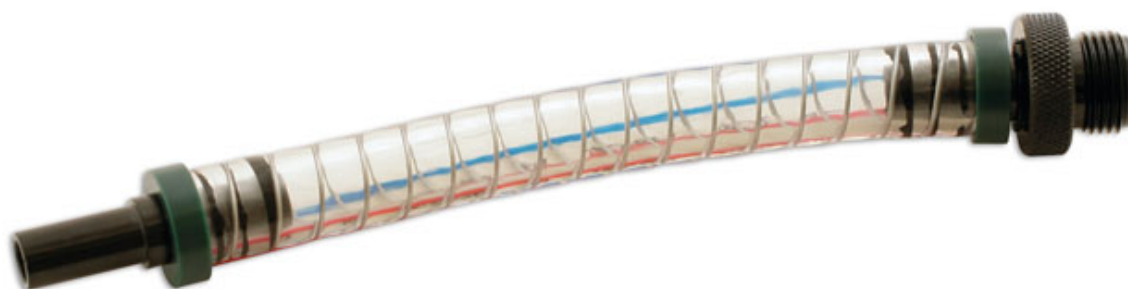

ATF Adaptor - for Toyota, Lexus

Automatic Transmission Fluid adaptor for Toyota, Lexus.

Additional Information

- For use on Toyota and Lexus models.
- Flexible.
- For use with Oil ATF Dispenser - please see Laser Part No. 4792.
-
-